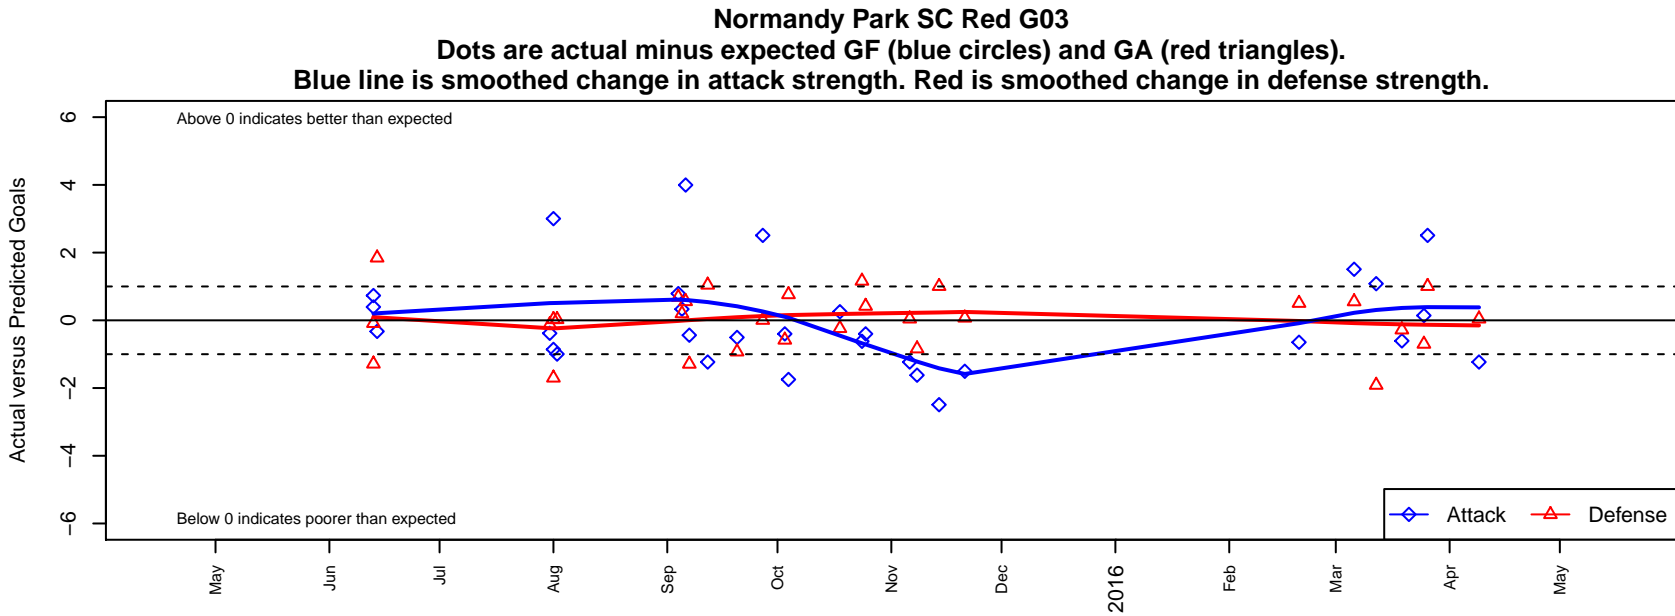

**attack and defense variance (black dot)
relative to other teams
and top 10 in region**

**attack and defense rating
relative to others at age
and all opponents in last 13 months**

Normandy Park SC Red G03

Normandy Park SC
Tukwila, WA
G03 total strength=651
attack=0.63 defense=0.57
fall league = PSPL Classic 1 U12
spr league = Spr PSPL Classic 1 U12

alt names used:
NPFC Red
NPFC Red
NFPF RED
Normandy Park FC Red
Normandy Park FC Red

Venues played:
2015 Starfire Spring Classic GU12
2015 Blast Off GU12 A
2015 Labor Day Cup GU12 Silver
2015 PSPL Classic 1 U12
2015 Spr PSPL Classic 1 U12