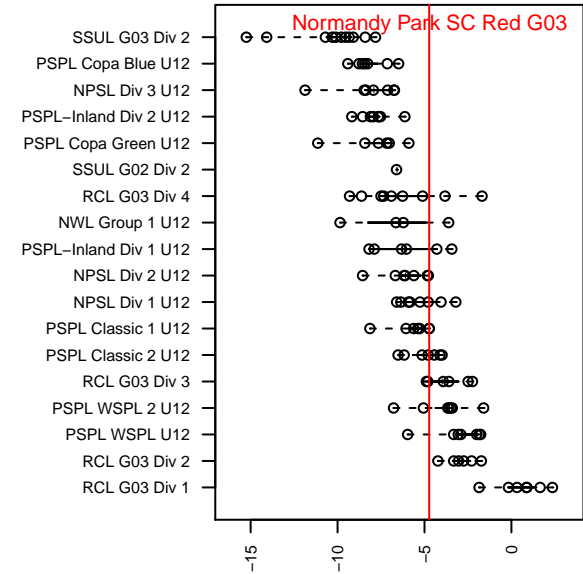

**attack and defense rating
relative to others at age
and all opponents in last 13 months**